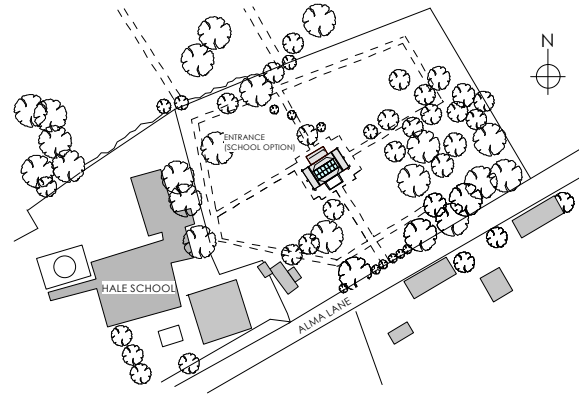

EXISTING CEMETERY

ACCESS FROM SCHOOL

ENTRANCE

LOBBY

CLASSROOM

TROLLEY LOCKERS

TEACHERS SPACE

ROSE WINDOW

ROSE WINDOW

LOCATION PLAN

0 5m

**HALE CHAPEL FARNHAM  
FARNHAM TOWN COUNCIL**

PROPOSED GROUND  
FLOOR PLAN

SCHOOL USE OPTION

MARCH 2012

1:100