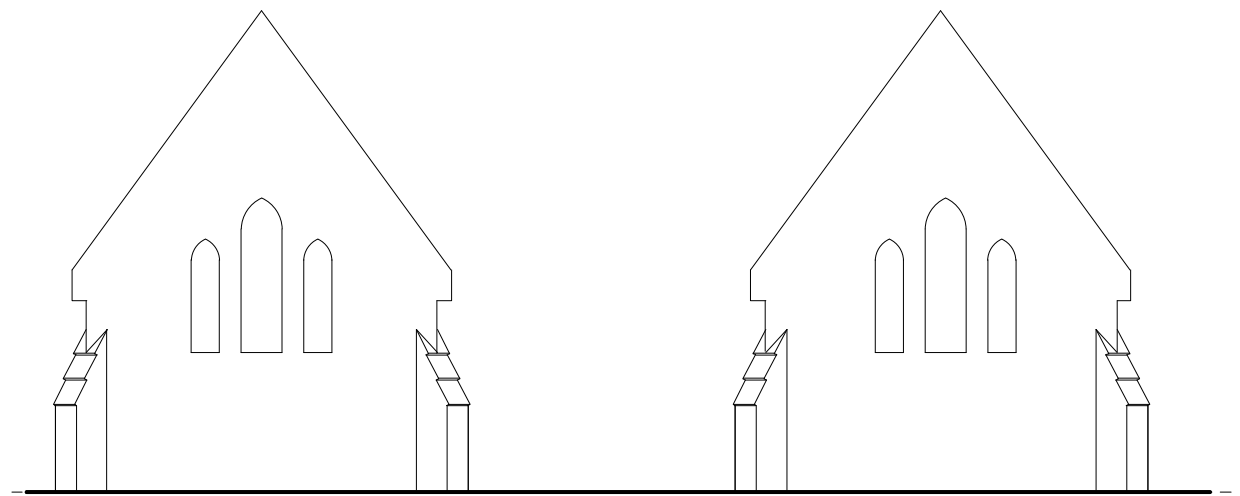

Road Elevation

**HALE CHAPEL FARNHAM
FARNHAM TOWN COUNCIL**

EXISTING PLAN AND
ELEVATIONS

1:100

MARCH 2012

1427-EX-7

CRANE&ASSOCIATES

52 High Street Esher Surrey KT10 9QY
01372 470524
www.craneassociates.com